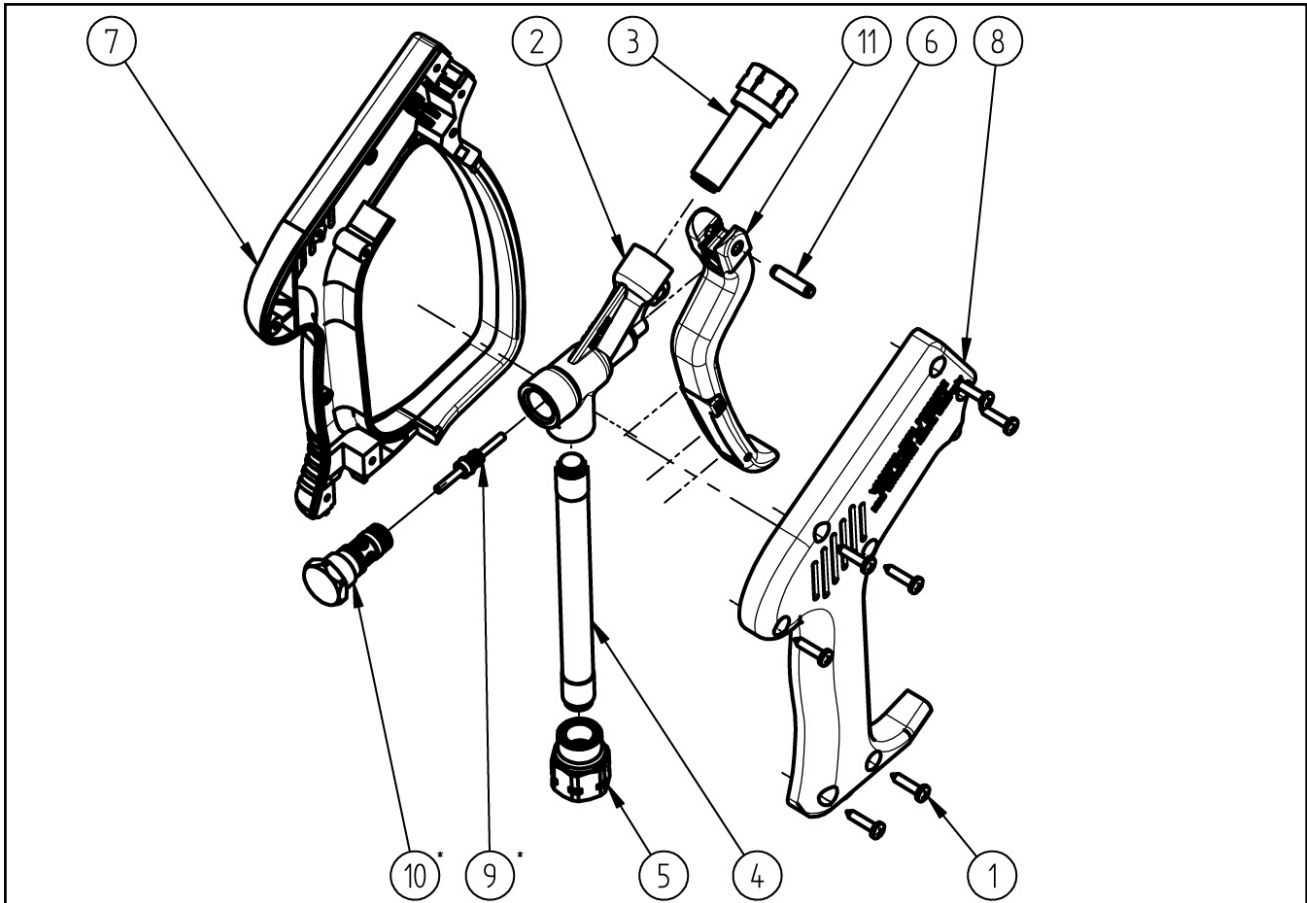

Spare Parts
Spray Gun ST - 1500 (5000 PSI)
 Item-No. 201500910

Pos.	Item-No.	Description
1	040000050	Screw 3,5x16 ISO 7049 zn.pl.GC
2	010001310	Valve housing ST-1500/2000 350bar
3	100001270	Outlet 1/4"NPT female SW 19z.p.
4	060000270	Tube 139mm zink plated
5	100000400	Inlet nut
6	040000031	Pin 5x20
7	020002050	Plastic housing ST-1500 w.b. 5000 psi
8	020001909	Plastic housing ST-1500
9	202300380	Piston rod complete
10	201500455	Valve screw assembly
11	202000025	Trigger ST-1500/2000 350bar