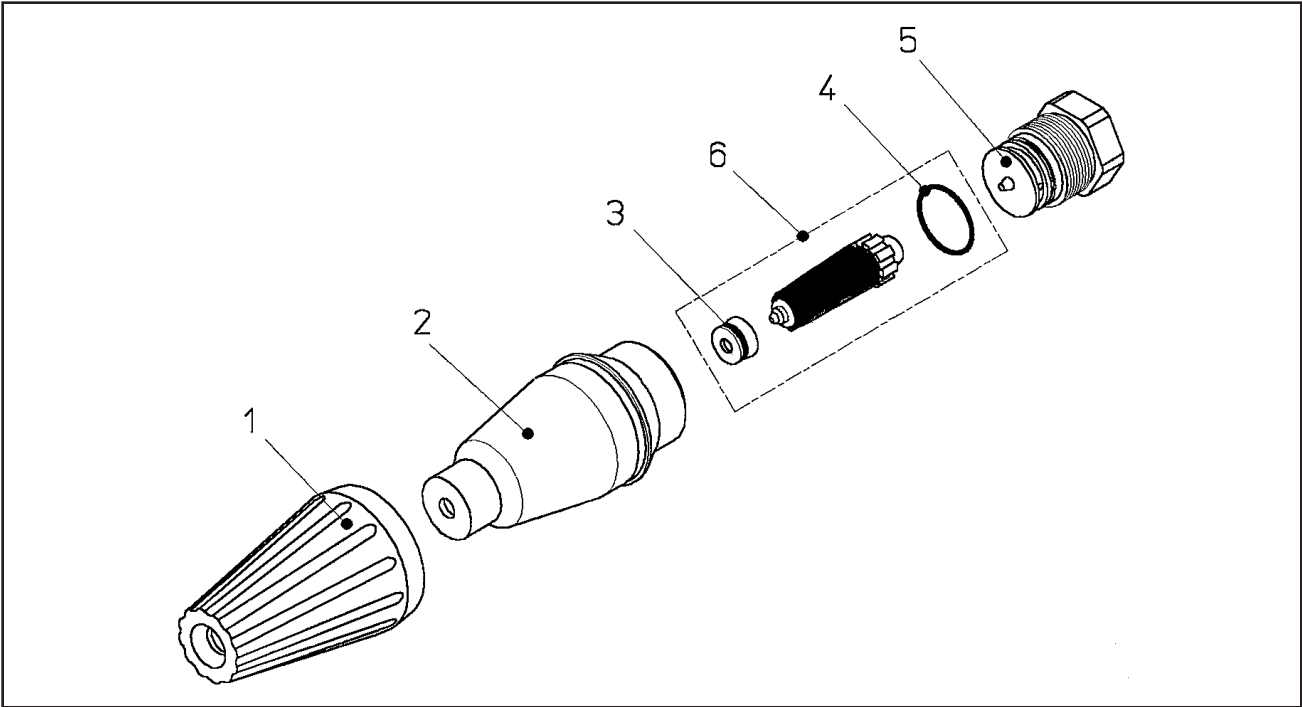

Spare Parts
ST - 457 Turbo Nozzle
 Item-No. 2004575XX

Pos.	Item-No.	Description
1	020001025	Protective cap
2	010001070	Housing brass
3	In Repair Kit	O-ring for ceramic seat
4	In Repair Kit	O-ring for inlet
5	010001088	Inlet, complete brass 030
	010001085	Inlet, complete brass 035
	010001086	Inlet, complete brass 040/045
	010001087	Inlet, complete brass 050/055
	010001089	Inlet, complete brass 060/065/070/080/090/100
6	In Repair Kit	Ceramic Nozzle