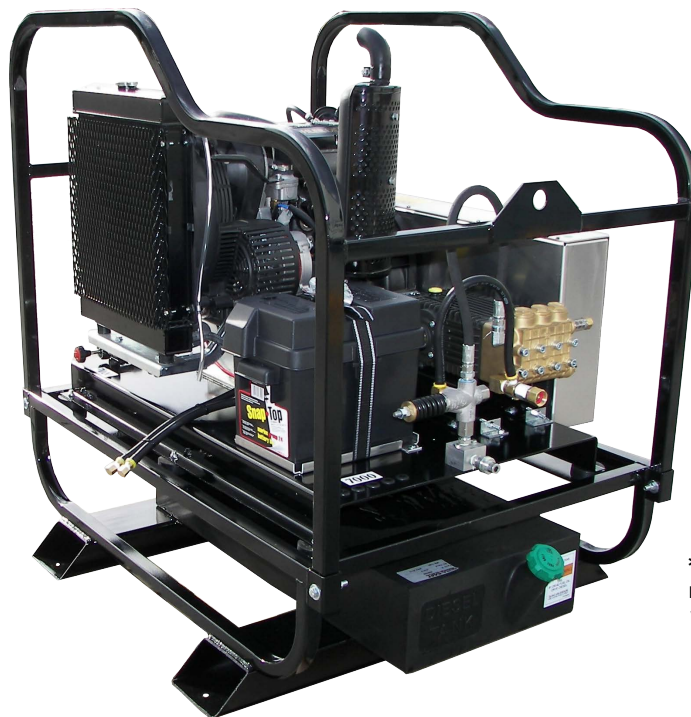

# HDC DIESEL SERIES

\*Picture shown may have some variances from model\*

## HDCV8040KLDG 8GPM@4000PSI

MADE IN ITALY

HP8040 Pump

**KOHLER** KDW1003 Engine

### Standard Accessories

- ◆ Gun/wand assembly w/quick connects
- ◆ Tank feed plumbing
- ◆ 50' high pressure hose w/quick connects
- ◆ Maxi-Flo 20% chemical injector assembly w/quick connects
- ◆ 4 color-coded QC spray nozzles
- ◆ 1 color-coded QC chemical nozzle  
**NOTE:** Chemical injector & nozzle are not included on 5000, 6000 & 7000 PSI units

### Standard Features

- ◆ Rugged powder coated steel frame w/fork lift channels
- ◆ Removable roll cage w/lifting hooks  
Dimensions: 47" L X 41" W X 48" H
- ◆ On board 15 gallon poly fuel tank
- ◆ Full sized battery w/ marine battery box
- ◆ Skid mount OR portable
- ◆ Commercial/Industrial diesel engines
- ◆ Engine and pump oil drains offer easy maintenance
- ◆ V-belt drive
- ◆ Adjustable pressure unloader
- ◆ Many flow rates and pressures available