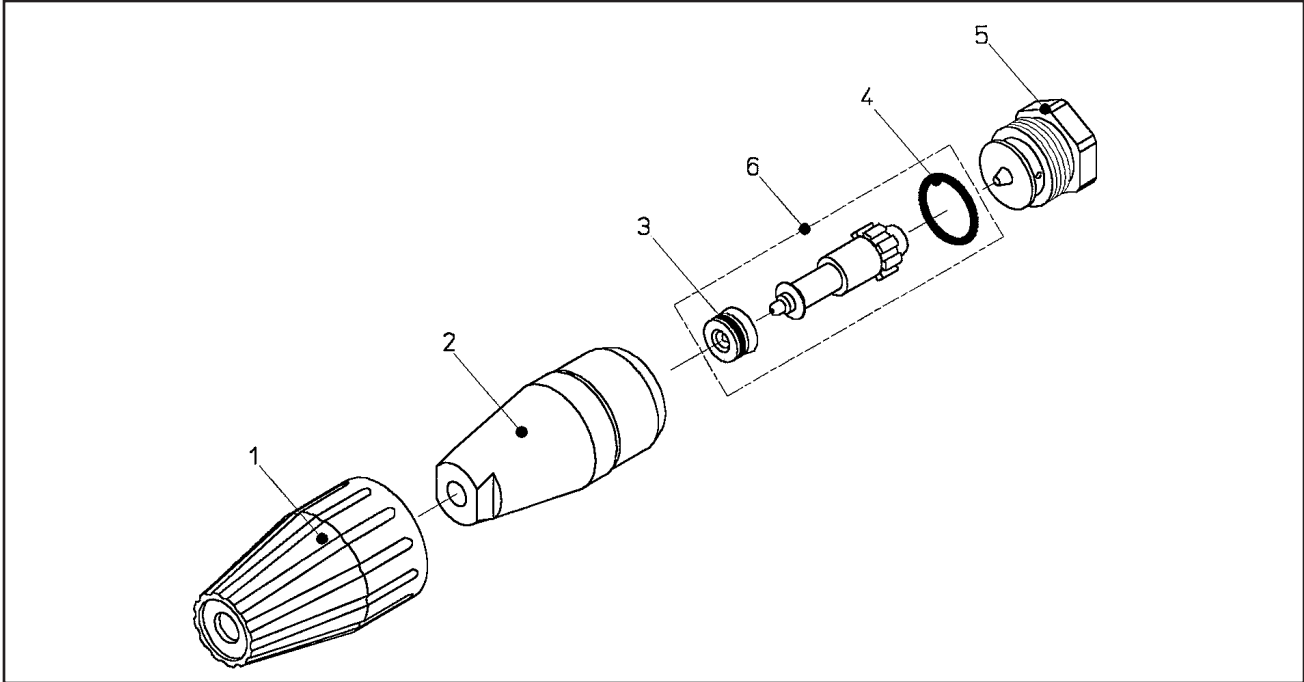

Spare Parts
ST - 357 Turbo Nozzle
 Item-No. 2003575XX

Pos.	Item-No.	Description
1	020007405	Protective cap
2	010007310	Housing brass NA
3	In Repair Kit	O-ring for ceramic seat
4	In Repair Kit	O-ring for inlet

Pos.	Item-No.	Description
5	010007314	Inlet, complete brass 030
	010007313	Inlet, complete brass 035/040
	010004312	Inlet, complete brass 045/050
	010007316	Inlet, complete brass 055/060/065/070/080/090/100
6	In Repair Kit	Ceramic Nozzle