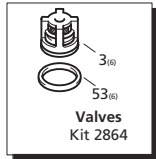

**Repair Kits**

Pos	Code	Description	Qty	Pos	Code	Description	Qty	Legend		
	960090	Valve Cap	(478 in/lbs) 6	34	3200220	Screw TCEI 6x16	(71 in/lbs) 4	For ○	For ●	For ■
	960850	Valve Cap SST	(478 in/lbs) 6	35	820510	O-Ring ø 10.82x1.78	1	RR18.16N	RRA3.5G30N	RR15.20N
	9600909	Valve Cap - threaded 1/4" brass	(478 in/lbs) 6	36	880581	Plug 1/4" G	(133 in/lbs) 1	RRA5.5G30N		RRA4G30N
	9608507	Valve Cap - threaded 1/4" SST	(478 in/lbs) 6	37	1200430	Screw M 6x16	(92 in/lbs) 4			
2	960160	O-Ring ø 17.86x2.62	6	38	3200070	Cover	1			
3	1389051	Complete valve	6	40	3220080	Oil indicator	1			
4	800860	Screw M 8x55	(225 in/lbs) 8	41	3200090	Disc	1			
5	1381850	Washer	8	42	650560	O-Ring ø 56.82x2.62	1			
6	3220020	Head	1	43	200390	Snap ring øi 62	1			
7	180101	O-Ring ø 17.5x2	1	44	1981210	Bearing	1			
8	820361	Plug 1/2" G	(354 in/lbs) 1	45	3200210	Base	2			
9	740290	O-Ring ø 14x1.78	1	46	1322640	Washer	4			
10	1980740	Plug 3/8" G	(221 in/lbs) 1	47	850250	Screw M 8x18	(225 in/lbs) 4			
11	880581	Plug 1/4" G	(133 in/lbs) 1	48	3220050	Crankshaft - Solid Shaft	○1			
12	820510	O-Ring ø 7.66x1.78	1	48	3220330	Crankshaft - Solid Shaft	●1			
13	1780140	Ring	3	48	3220360	Crankshaft - Solid Shaft	■1			
14	1780720	High pressure seal	3	49	3200230	Key	1			
15	3200250	Ring	3	50	1981210	Bearing	1			
16	3220130	Piston guide - front	3	51	200390	Circlip øi 62	1			
17	3200142	Low pressure seal	3	52	3220280	Snap ring	1			
18	3200260	Ring	3	53	880830	O-Ring ø 15.54x2.62	6			
19	770260	O-Ring ø 7.66x1.78	3	54	1080550	Ring	3			
20	3220120	Piston guide - rear	3	55	3229200	Complete head assembly	●○1			
21	1260110	Nut M 8	(106 in/lbs) 3	55	3229202	Complete head assembly	■1			
22	1260100	Washer	3	56	3220780	O-Ring ø 61.8x0.5	1			
23	1780080	Piston	3		AR64516	Oil	2			
24	1260091	Spacer	3			<i>OIL CAPACITY - OZ</i>				
25	1260460	Ring	3							
26	3220010	Pump body	1							
27	880130	Plug	(44 in/lbs) 1							
28	480480	O-Ring ø 4.48x1.78	3							
29	3220060	Piston	3							
30	3220070	Conrod pin	3							
31	3220040	Conrod	3							
32	651540	O-Ring ø 107.62x2.62	1							
33	3220030	Rear cover	1							