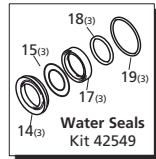

**Repair Kits**

Pos	Code	Description	Qty	Pos	Code	Description	Qty	Legend		
	960090	Valve Cap	(478 in/lbs) 6	34	3200220	Screw TCEI 6x16	(71 in/lbs) 4	For ○	For ●	For ■
	960850	Valve Cap SST	(478 in/lbs) 6	35	820510	O-Ring ø 10.82x1.78	1	RR18.16N	RRA3.5G30N	RR15.20N
	9600909	Valve Cap - threaded 1/4" brass	(478 in/lbs) 6	36	880581	Plug 1/4" G	(133 in/lbs) 1	RRA5.5G30N		RRA4G30N
	9608507	Valve Cap - threaded 1/4" SST	(478 in/lbs) 6	37	1200430	Screw M 6x16	(92 in/lbs) 4			
2	960160	O-Ring ø 17.86x2.62	6	38	3200070	Cover	1			
3	1389051	Complete valve	6	40	3220080	Oil indicator	1			
4	800860	Screw M 8x55	(225 in/lbs) 8	41	3200090	Disc	1			
5	1381850	Washer	8	42	650560	O-Ring ø 56.82x2.62	1			
6	3220020	Head	1	43	200390	Snap ring øi 62	1			
7	180101	O-Ring ø 17.5x2	1	44	1981210	Bearing	1			
8	820361	Plug 1/2" G	(354 in/lbs) 1	45	3200210	Base	2			
9	740290	O-Ring ø 14x1.78	1	46	1322640	Washer	4			
10	1980740	Plug 3/8" G	(221 in/lbs) 1	47	850250	Screw M 8x18	(225 in/lbs) 4			
11	880581	Plug 1/4" G	(133 in/lbs) 1	48	3220050	Crankshaft - Solid Shaft	○1			
12	820510	O-Ring ø 7.66x1.78	1	48	3220330	Crankshaft - Solid Shaft	●1			
13	1780140	Ring	3	48	3220360	Crankshaft - Solid Shaft	■1			
14	1780720	High pressure seal	3	49	3200230	Key	1			
15	3200250	Ring	3	50	1981210	Bearing	1			
16	3220130	Piston guide - front	3	51	200390	Circlip øi 62	1			
17	3200142	Low pressure seal	3	52	3220280	Snap ring	1			
18	3200260	Ring	3	53	880830	O-Ring ø 15.54x2.62	6			
19	770260	O-Ring ø 7.66x1.78	3	54	1080550	Ring	3			
20	3220120	Piston guide - rear	3	55	3229200	Complete head assembly	●○1			
21	1260110	Nut M 8	(106 in/lbs) 3	55	3229202	Complete head assembly	■1			
22	1260100	Washer	3	56	3220780	O-Ring ø 61.8x0.5	1			
23	1780080	Piston	3		AR64516	Oil	2			
24	1260091	Spacer	3			<i>OIL CAPACITY - OZ</i>				
25	1260460	Ring	3							
26	3220010	Pump body	1							
27	880130	Plug	(44 in/lbs) 1							
28	480480	O-Ring ø 4.48x1.78	3							
29	3220060	Piston	3							
30	3220070	Conrod pin	3							
31	3220040	Conrod	3							
32	651540	O-Ring ø 107.62x2.62	1							
33	3220030	Rear cover	1							