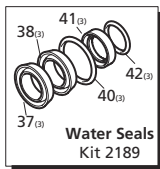

1" SHAFT

Repair Kits

Pos	Code	Description	Qty	Pos	Code	Description	Qty	Pos	Code	Description	Qty
1	1060120	Nut M6	1	38	1981580	Ring	3				
2	392840	Grub screw M6x16	1	39	1981570	Piston guide	3		AR64516	Oil	1
3	2760480	Insert	1	40	770260	O-Ring Ø23.52x1.78	3			OIL CAPACITY - 16 OZ	
4	1980220	Spring plate	1	41	1260440	Water seal	3				
5	2760410	Spring	1	42	640070	O-Ring Ø13.95x2.62	3				
6	2760400	Valve piston	1	43	2760310	Spacer	3				
7	2260100	O-Ring Ø6.02x2.62	1	44	1260460	Oil seal	3				
8	660190	O-Ring Ø6.07x1.78	1	45	2760010	Pump body	1				
9	2760210	Ring	1	46	1266740	Oil seal	1				
10	2760050	Piston guide	(309 in/lbs) 1	47	1260790	Circlip Ø152	1				
	2760960	Piston guide	(309 in/lbs) 1	48	1780550	Ring	1				
11	1200690	O-Ring Ø15.6x1.78	1	49	1780490	Bearing	1				
12	394280	O-Ring Ø12.42x1.78	2	50	880130	Oil cap	1				
13	2260070	By-pass jet	(18 in/lbs) 1	51	2760040	Piston	3				
14	2760980	Seat	1	52	1780050	Piston pin	3				
15	770140	O-Ring Ø11.11x1.78	1	53	1780040	Con-rod Aluminum	3				
16	1982520	Hose nipple	(35 in/lbs) 1	54	1780710	Con-rod Bronze	3				
17	480480	O-Ring Ø4.48x1.78	1	55	2760281	O-Ring	1				
18	1250280	Ball	1	56	820190	Bolt 6x12	(212 in/lbs) 4				
19	1560520	Spring	1	58	2760110	Rear cover	1				
20	2760230	Detergent injector 3/8" G	(354 in/lbs) 1	59	1321190	Bearing	1				
21	2760270	O-Ring Ø12x1	1	62	42546	Complete pump head w/o EZ start	1				
22	1470210	O-Ring Ø9x1	1		42527	Complete pump head EZ-start	1				
23	2760120	Injector insert	1	64	480671	Oil seal	1				
25	2760130	Jet	1	66	180030	Bolt M8x20	(217 in/lbs) 4				
26	2101770	O-Ring Ø4x2.5	1	67	820440	Set screw M6x6	1				
27	801080	Bolt M6x16	(92 in/lbs) 8	68	1780340	Hollow shaft Ø1"	1				
28	1381550	Lock washer	8		1780330	Hollow shaft Ø1"	1				
29	2761050	Head - Bare EZ-start	1		1780920	Hollow shaft Ø1"	1				
	2760330	Head - Bare w/o EZ-start	1	71	2760290	Flange F40	1				
30	42304	EZ Start Assembly	1	74	820510	O-Ring Ø10.82x1.78	1				
33	2760260	Plug 1/4" G	2	75	880581	Plug 1/4" G	1				
34	2769054	Valve cap Machined	3	76	2760640	Ring	1				
35	2761450	Complete valve	(442 in/lbs) 6	77	2760970	Bushing	1				
36	2760220	Ring	3	78	1980220	Spring plate	1				
37	1342761	Water seal	3								