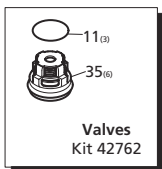

1" SHAFT

Repair Kits

Pos	Code	Description	Qty	Pos	Code	Description	Qty	Pos	Code	Description	Qty
1	1060120	Nut M6	1	38	1981580	Ring	3				
2	392840	Grub screw M6x16	1	39	1981570	Piston guide	3		AR64516	Oil	1
3	2760480	Insert	1	40	770260	O-Ring Ø23.52x1.78	3			OIL CAPACITY - 16 OZ	
4	1980220	Spring plate	1	41	1260440	Water seal	3				
5	2760410	Spring	1	42	640070	O-Ring Ø13.95x2.62	3				
6	2760400	Valve piston	1	43	2760310	Spacer	3				
7	2260100	O-Ring Ø6.02x2.62	1	44	1260460	Oil seal	3				
8	660190	O-Ring Ø6.07x1.78	1	45	2760010	Pump body	1				
9	2760210	Ring	1	46	1266740	Oil seal	1				
10	2760050	Piston guide	(309 in/lbs) 1	47	1260790	Circlip Ø152	1				
	2760960	Piston guide	(309 in/lbs) 1	48	1780550	Ring	1				
11	1200690	O-Ring Ø15.6x1.78	1	49	1780490	Bearing	1				
12	394280	O-Ring Ø12.42x1.78	2	50	880130	Oil cap	1				
13	2260070	By-pass jet	(18 in/lbs) 1	51	2760040	Piston	3				
14	2760980	Seat	1	52	1780050	Piston pin	3				
15	770140	O-Ring Ø11.11x1.78	1	53	1780040	Con-rod Aluminum	3				
16	1982520	Hose nipple	(35 in/lbs) 1	54	1780710	Con-rod Bronze	3				
17	480480	O-Ring Ø4.48x1.78	1	55	2760281	O-Ring	1				
18	1250280	Ball	1	56	820190	Bolt 6x12	(212 in/lbs) 4				
19	1560520	Spring	1	58	2760110	Rear cover	1				
20	2760230	Detergent injector 3/8" G	(354 in/lbs) 1	59	1321190	Bearing	1				
21	2760270	O-Ring Ø12x1	1	62	42546	Complete pump head w/o EZ start	1				
22	1470210	O-Ring Ø9x1	1		42527	Complete pump head EZ-start	1				
23	2760120	Injector insert	1	64	480671	Oil seal	1				
25	2760130	Jet	1	66	180030	Bolt M8x20	(217 in/lbs) 4				
26	2101770	O-Ring Ø4x2.5	1	67	820440	Set screw M6x6	1				
27	801080	Bolt M6x16	(92 in/lbs) 8	68	1780340	Hollow shaft Ø1"	1				
28	1381550	Lock washer	8		1780330	Hollow shaft Ø1"	1				
29	2761050	Head - Bare EZ-start	1		1780920	Hollow shaft Ø1"	1				
	2760330	Head - Bare w/o EZ-start	1	71	2760290	Flange F40	1				
30	42304	EZ Start Assembly	1	74	820510	O-Ring Ø10.82x1.78	1				
33	2760260	Plug 1/4" G	2	75	880581	Plug 1/4" G	1				
34	2769054	Valve cap Machined	3	76	2760640	Ring	1				
35	2761450	Complete valve	(442 in/lbs) 6	77	2760970	Bushing	1				
36	2760220	Ring	3	78	1980220	Spring plate	1				
37	1342761	Water seal	3								