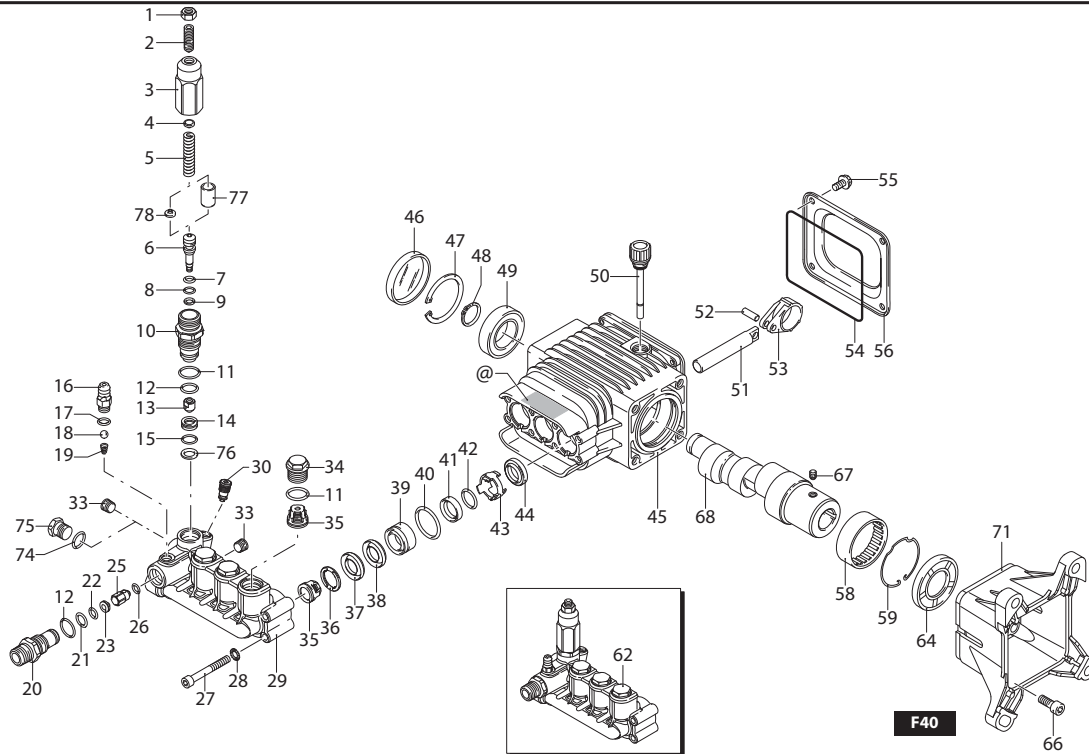

1" SHAFT

Repair Kits

Pos	Code	Description	Qty	Pos	Code	Description	Qty	Pos	Code	Description	Qty
1	1060120	Nut M6	1	38	1981580	Ring	3				
2	392840	Grub screw M6x16	1	39	1981570	Piston guide	3		AR64516	Oil	1
3	2760480	Insert	1	40	770260	O-Ring Ø23.52x1.78	3			OIL CAPACITY - 16 OZ	
4	1980220	Spring plate	1	41	1260440	Water seal	3				
5	2760410	Spring	1	42	640070	O-Ring Ø13.95x2.62	3				
6	2760400	Valve piston	1	43	2760310	Spacer	3				
7	2260100	O-Ring Ø6.02x2.62	1	44	1260460	Oil seal	3				
8	660190	O-Ring Ø6.07x1.78	1	45	2760010	Pump body	1				
9	2760210	Ring	1	46	1266740	Oil seal	1				
10	2760050	Piston guide	(309 in/lbs) 1	47	1260790	Circlip Ø152	1				
	2760960	Piston guide	(309 in/lbs) 1	48	1780550	Ring	1				
11	1200690	O-Ring Ø15.6x1.78	1	49	1780490	Bearing	1				
12	394280	O-Ring Ø12.42x1.78	2	50	880130	Oil cap	1				
13	2260070	By-pass jet	(18 in/lbs) 1	51	2760040	Piston	3				
14	2760980	Seat	1	52	1780050	Piston pin	3				
15	770140	O-Ring Ø11.11x1.78	1	53	1780040	Con-rod Aluminum	3				
16	1982520	Hose nipple	(35 in/lbs) 1	54	1780710	Con-rod Bronze	3				
17	480480	O-Ring Ø4.48x1.78	1	55	2760281	O-Ring	1				
18	1250280	Ball	1	56	820190	Bolt 6x12	(212 in/lbs) 4				
19	1560520	Spring	1	58	2760110	Rear cover	1				
20	2760230	Detergent injector 3/8" G	(354 in/lbs) 1	59	1321190	Bearing	1				
21	2760270	O-Ring Ø12x1	1	62	42546	Complete pump head w/o EZ start	1				
22	1470210	O-Ring Ø9x1	1		42527	Complete pump head EZ-start	1				
23	2760120	Injector insert	1	64	480671	Oil seal	1				
25	2760130	Jet	1	66	180030	Bolt M8x20	(217 in/lbs) 4				
26	2101770	O-Ring Ø4x2.5	1	67	820440	Set screw M6x6	1				
27	801080	Bolt M6x16	(92 in/lbs) 8	68	1780340	Hollow shaft Ø1"	1				
28	1381550	Lock washer	8		1780330	Hollow shaft Ø1"	1				
29	2761050	Head - Bare EZ-start	1		1780920	Hollow shaft Ø1"	1				
	2760330	Head - Bare w/o EZ-start	1	71	2760290	Flange F40	1				
30	42304	EZ Start Assembly	1	74	820510	O-Ring Ø10.82x1.78	1				
33	2760260	Plug 1/4" G	2	75	880581	Plug 1/4" G	1				
34	2769054	Valve cap Machined	3	76	2760640	Ring	1				
35	2761450	Complete valve	(442 in/lbs) 6	77	2760970	Bushing	1				
36	2760220	Ring	3	78	1980220	Spring plate	1				
37	1342761	Water seal	3								