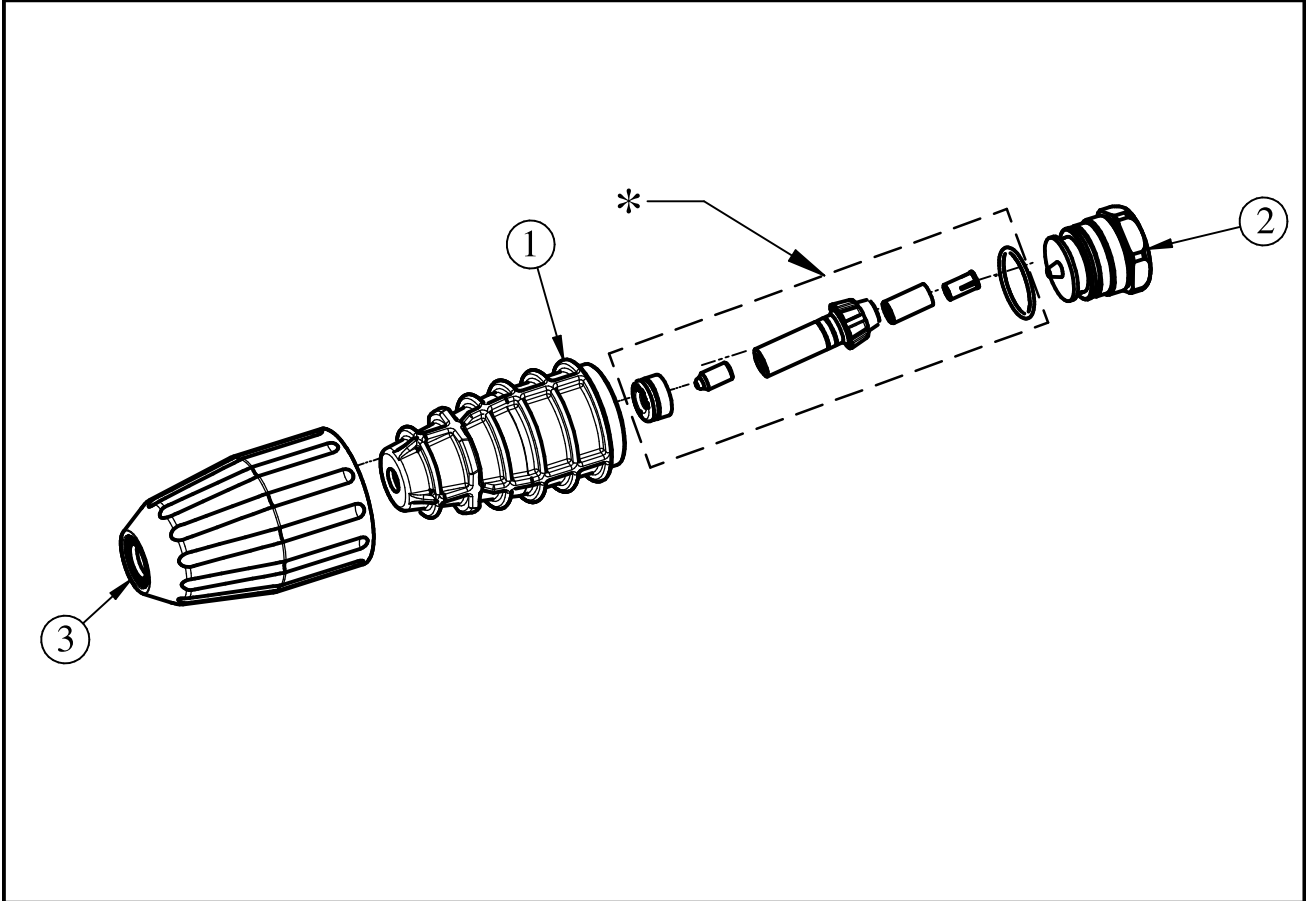

Spare Parts

ST - 456 Turbo Nozzle

Item-No. 2004565XX

Pos.	Item-No.	Description
1	010007305	Housing ST-456
2	010007364	Lock screw ST-456 G1/4 2x2,0
3	020001022	Cover ST-456

* In repair kit