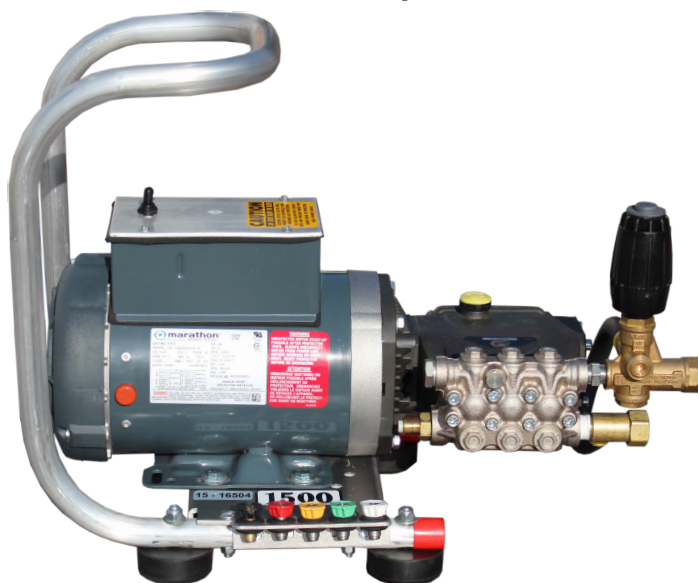

EAGLE SERIES

ELECTRIC HAND CARRY/DIRECT DRIVE

HC/EE3015G

3GPM@1500PSI

230V/1PH/12A
3.0 HP

TT9071EBFL Pump

K618 Motor

Standard Accessories

- ◆ Gun/wand assembly w/quick connects
- ◆ 50' high pressure hose w/quick connects
- ◆ Chemical injector assembly w/quick connects
- ◆ 4 color-coded QC spray nozzles
- ◆ 1 color-coded QC chemical nozzle

Available Options

- ◆ UPS-Shipping Carton: No Extra Charge
Includes: Specially designed protective carton and contractor grade two piece gun-wand assembly. Order standard model and add UPS suffix after model
Example: HC/EE3010G-UPS
- ◆ Auto Start/Stop (230V)
- ◆ **NOTE:** UPS shipping not available for Auto Start/Stop (115v) and (230v). Only 1.5 HP, 2 HP and 3 HP models can ship UPS and require minor assembly.

Standard Features

- ◆ Revolutionary aircraft grade aluminum frame with lifetime warranty
- ◆ 50 mesh inlet filter
- ◆ Adjustable pressure unloader
- ◆ Thermo-sensor (prevents overheating in bypass mode)
- ◆ Commercial/Industrial grade motors
- ◆ 115 volt units include GFCI w/36' cord w/plug
- ◆ 230 volt units include 12' cord (no GFCI or plug)