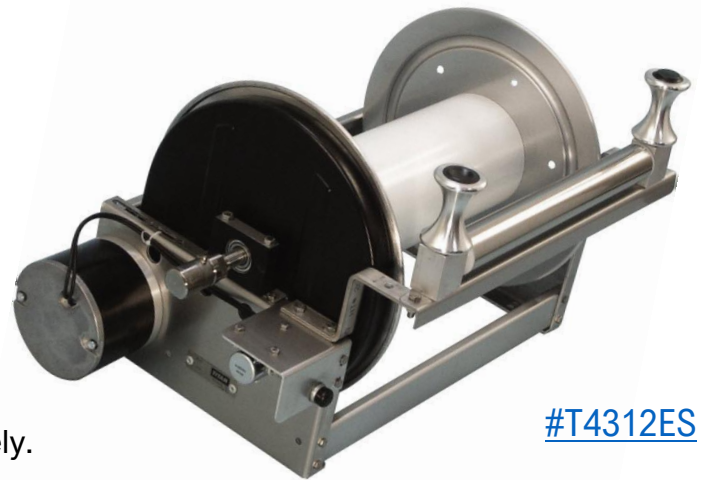

- Udor Pump
- 4 V-Belt Drive
- Honda GX630 engine 1" shaft
w/ 20+ amp charging system
- Adjustable pressure unloader
- Skid Mount
- Y-Trap inlet filter
- Safety relief valve
- Plumbed for tank feed
(includes 10' bypass hose)
- Remote six-gallon poly fuel tank
- Electric Start
- Marine battery box
- Quick Connect Nozzles
- Quick Connect pressure gauge
- Gun and Wand
- 50' Hose

hello
august

hello
august

Titan 12v Electric Hose Reel 300'

Heavy Duty Aluminum – SS Manifold – SS Swivel

Sale Price:
\$595.00
+shipping

Hose Guide shown in picture Sold Separately.
[#T7218](#)

[#T4312ES](#)