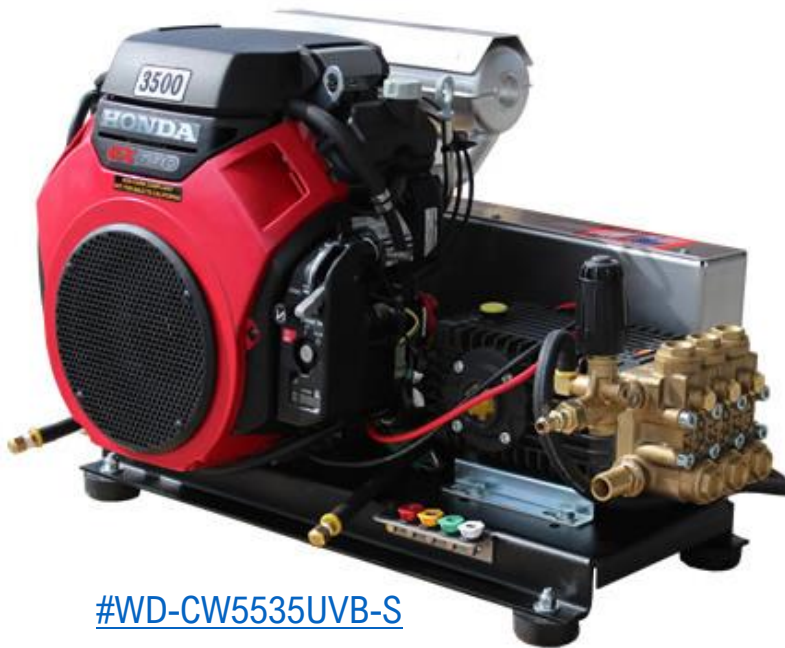

hello
august

hello
august

5.5@3500 Cold Water Skid Mount

Belt Drive - Udor Pump - GX630 Honda Engine

STANDARD FEATURES & ACCESSORIES

[#WD-CW5535UVB-S](#)

Sale Price:

\$3500.00
+shipping

- Udor Pump
- 4 V-Belt Drive
- Honda GX630 engine 1" shaft
w/ 20+ amp charging system
- Adjustable pressure unloader
- Skid Mount
- Y-Trap inlet filter
- Safety relief valve
- Plumbed for tank feed
(includes 10' bypass hose)
- Remote six-gallon poly fuel tank
- Electric Start
- Marine battery box
- Quick Connect Nozzles
- Quick Connect pressure gauge
- Gun and Wand
- 50' Hose

hello
august

hello
august

Titan 12v Electric Hose Reel 300'

Heavy Duty Aluminum – SS Manifold – SS Swivel

Sale Price:
\$595.00
+shipping

Hose Guide shown in picture Sold Separately.
[#T7218](#)

[#T4312ES](#)