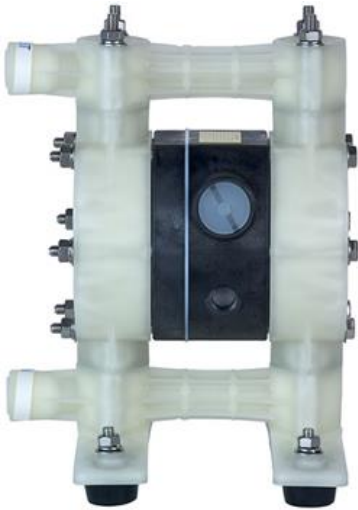

Sale Price \$1280.00 shipping included

DYCI Series Swivels #5243

3/8" NPTF in x G3/8"M out

Small or large revolutions? High or low flow amounts? High or low pressure? Depending on the use or requirement in mind, the extensive and versatile Mosmatic rotary unions assortment will provide you with the product you need.

Sale Price \$175.00 shipping included

Yamada Air Diaphragm Pump 1/2" #5467

The answer to difficult product transfer problems. Air-drive allows freedom from electrical hazards or explosion-proof motor requirements. Choose from various wetted-parts materials to customize the pump to the chemical being pumped. Yamada's smaller pumps are often used for pumping car wash chemical for 'low-pressure' functions. The 1/2" pump is also ideal for rapidly pumping oil, soap, etc., from 55-gallon barrels. Larger pumps are used for high volume product transfer. Since all pumps are designed without rotating parts, they can also handle abrasive liquids without damage.

Sale Price \$440.00 shipping included

Whisper Wash Ground Force #4930-4

4 Nozzle

Whisper Wash Ground Force - 4 nozzle bar easy storage and flexibility. The 24" diameter surface cleaner is made from a heavy-duty aircraft grade aluminum for extreme durability. Equipped with 4 heavy duty casters, the Ground Force is easy to move in direction.

5 Level Multi-Surface brush is ideal for washing vehicles, boats and other surfaces. Fiber is staple set in 7.75" Black Poly Flow-Through block that accepts a threaded handle. (sold separately)

11.25" overall length