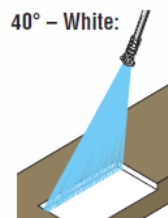

Wash nozzle. Its wide spray allows you to wash and rinse a large area fast. It is usually safe with most surfaces, including aluminum siding, windows and vehicles.