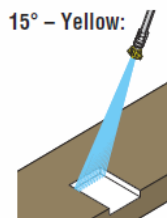

**USE CODE:
AUG17
FOR SALE**

1/4" General Pump Quick Connect Nozzle

GENERAL PUMP

Sale Price: \$3.00

Orifice	0° - Red	15° - Yellow	25° - Green	40° - White
3.0	GNQ-0003	GNQ-1503	GNQ-2503	GNQ-4003
3.5	GNQ-0003.5	GNQ-1503.5	GNQ-2503.5	GNQ-4003.5
4.0	GNQ-0004	GNQ-1504	GNQ-2504	GNQ-4004
4.5	GNQ-0004.5	GNQ-1504.5	GNQ-2504.5	GNQ-4004.5
5.0	GNQ-0005	GNQ-1505	GNQ-2505	GNQ-4005
5.5	GNQ-0005.5	GNQ-1505.5	GNQ-2505.5	GNQ-4005.5
6.0	GNQ-0006	GNQ-1506	GNQ-2506	GNQ-4006
6.5	GNQ-0006.5	GNQ-1506.5	GNQ-2506.5	GNQ-4006.5
7.0	GNQ-0007	GNQ-1507	GNQ-2507	GNQ-4007
7.5	GNQ-0007.5	GNQ-1507.5	GNQ-2507.5	GNQ-4007.5
8.0	GNQ-0008	GNQ-1508	GNQ-2508	GNQ-4008
8.5	GNQ-0008.5	GNQ-1508.5	GNQ-2508.5	GNQ-4008.5
9.0	GNQ-0009	GNQ-1509	GNQ-2509	GNQ-4009
10.0	GNQ-0010	GNQ-1510	GNQ-2510	GNQ-4010

Cutting nozzle. It delivers a concentrated stream that can gouge or cut. It can cut stubborn stains from concrete and other hard surfaces.

Chiseling nozzle. Working at a 45° angle, this nozzle works like a scraper, stripping paint, grease and grime from hard surfaces.