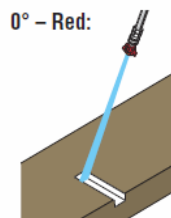

**USE CODE:
AUG17
FOR SALE**

1/4" General Pump Quick Connect Nozzle

GENERAL PUMP

Sale Price: \$3.00

Orifice	0° - Red	15° - Yellow	25° - Green	40° - White
3.0	GNQ-0003	GNQ-1503	GNQ-2503	GNQ-4003
3.5	GNQ-0003.5	GNQ-1503.5	GNQ-2503.5	GNQ-4003.5
4.0	GNQ-0004	GNQ-1504	GNQ-2504	GNQ-4004
4.5	GNQ-0004.5	GNQ-1504.5	GNQ-2504.5	GNQ-4004.5
5.0	GNQ-0005	GNQ-1505	GNQ-2505	GNQ-4005
5.5	GNQ-0005.5	GNQ-1505.5	GNQ-2505.5	GNQ-4005.5
6.0	GNQ-0006	GNQ-1506	GNQ-2506	GNQ-4006
6.5	GNQ-0006.5	GNQ-1506.5	GNQ-2506.5	GNQ-4006.5
7.0	GNQ-0007	GNQ-1507	GNQ-2507	GNQ-4007
7.5	GNQ-0007.5	GNQ-1507.5	GNQ-2507.5	GNQ-4007.5
8.0	GNQ-0008	GNQ-1508	GNQ-2508	GNQ-4008
8.5	GNQ-0008.5	GNQ-1508.5	GNQ-2508.5	GNQ-4008.5
9.0	GNQ-0009	GNQ-1509	GNQ-2509	GNQ-4009
10.0	GNQ-0010	GNQ-1510	GNQ-2510	GNQ-4010

Cutting nozzle. It delivers a concentrated stream that can gouge or cut. It can cut stubborn stains from concrete and other hard surfaces.

Chiseling nozzle. Working at a 45° angle, this nozzle works like a scraper, stripping paint, grease and grime from hard surfaces.