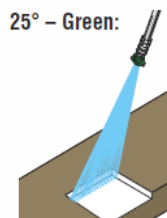

Nozzle Fan Selection

Select the nozzle degree, or spray angle, based on your application. Standard nozzle degrees – 0°, 15°, 25° and 40°. Using the wrong nozzle degree can damage the surface you are cleaning.

Cutting nozzle. It delivers a concentrated stream that can gouge or cut. It can cut stubborn stains from concrete and other hard surfaces.

Chiseling nozzle. Working at a 45° angle, this nozzle works like a scraper, stripping paint, grease and grime from hard surfaces.